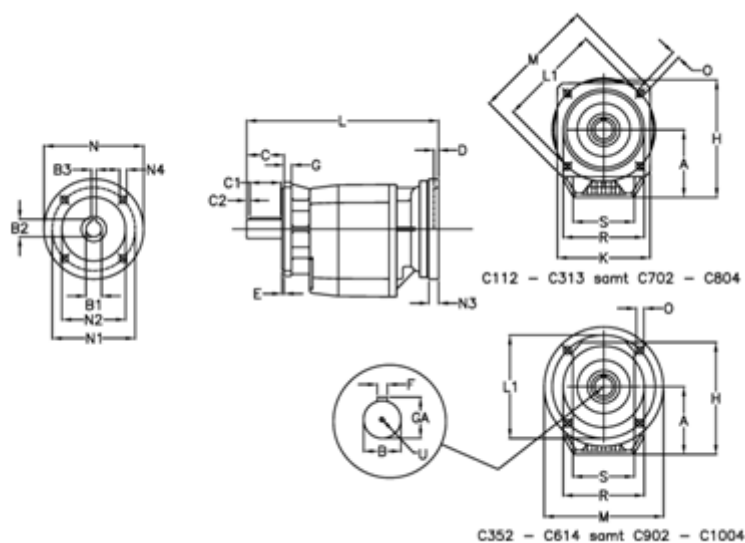

Article number: 40600702292450

Description: Helical gearbox
C702F-22,9-P132B5

Measures

| | | | |
|-----------|-----------|----------|------------|
| A = 208.0 | D = 5.0 | L1 = 300 | R = 262 |
| B = 60 | E = 5 | M = 350 | S = 250 |
| B1 = 38 | F = 18 | N = 300 | U = M20x42 |
| B2 = 41.3 | G = 17 | N1 = 265 | |
| B3 = 10 | GA = 64.0 | N2 = 230 | |
| C = 120 | H = 358.0 | N3 = 16 | |
| C1 = 90 | K = 300 | N4 = 14 | |
| C2 = 15 | L = 519.5 | O = 18.0 | |